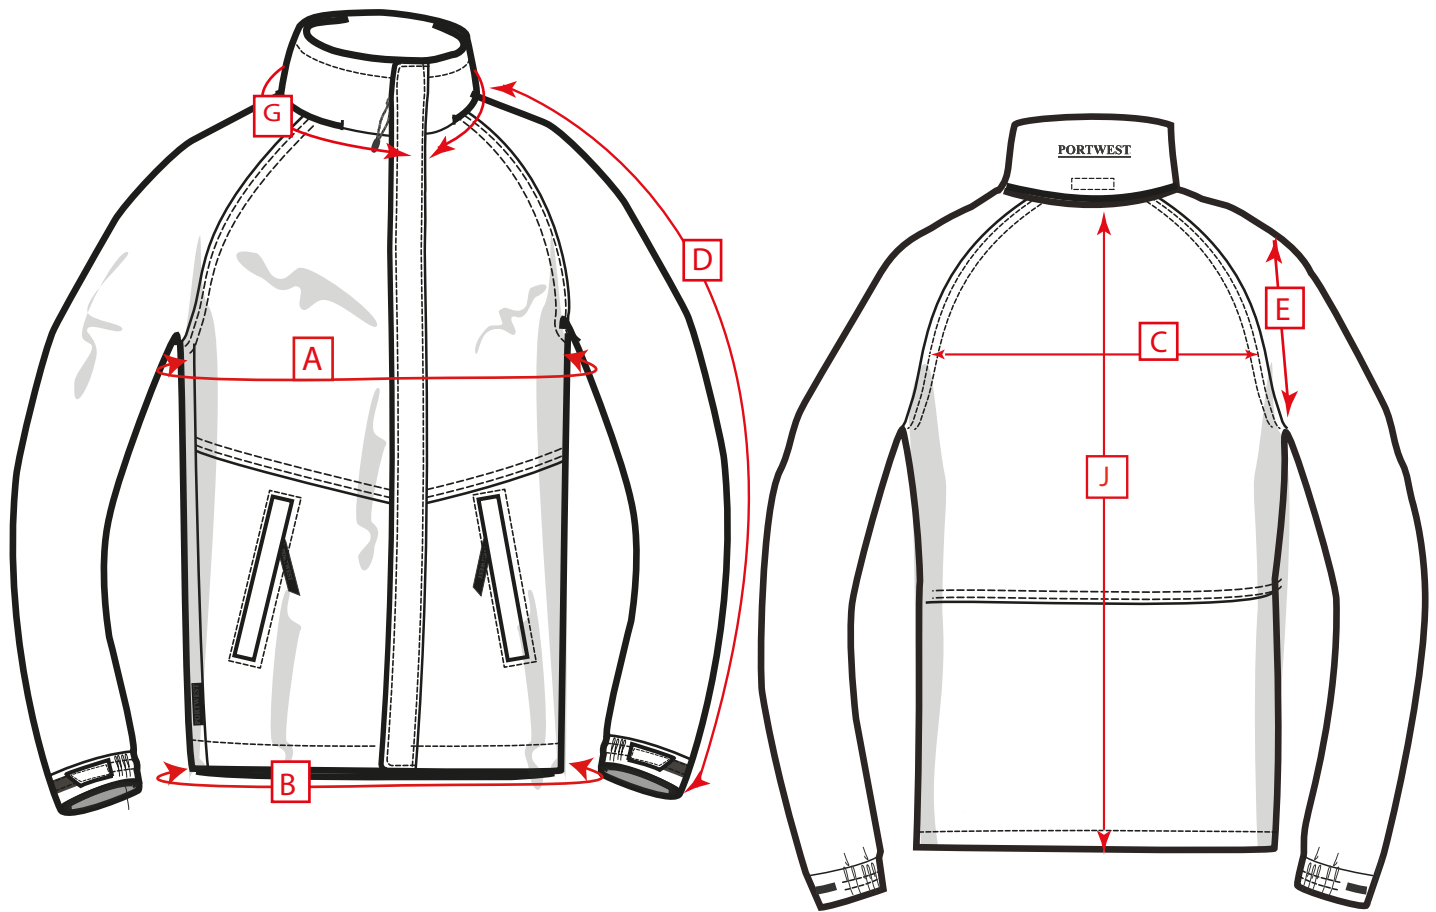

STYLE NO S505

DESCRIPTION LIMAX INSULATED JACKET

Measurements

		S	M	L	XL	XXL	3XL
To fit chest		92-96	100-104	108-112	116-124	128-132	136-140
Jacket Chest	A	114	121	128	135	142	149
Hem Relaxed	B	110	117	124	131	138	145
Across Back (18cm down from neckline)	C	40	41.5	43	44.5	46	47.5
Sleeve Length from Neck Seam to Cuff End	D	80	81.5	83	84.5	86	87.5
Armhole Straight	E	27	28.5	30	31.5	33	34.5
Neckline	G	57	58.5	60	61.5	63	64.5
C/B Length	J	73	74	75	76	77	78